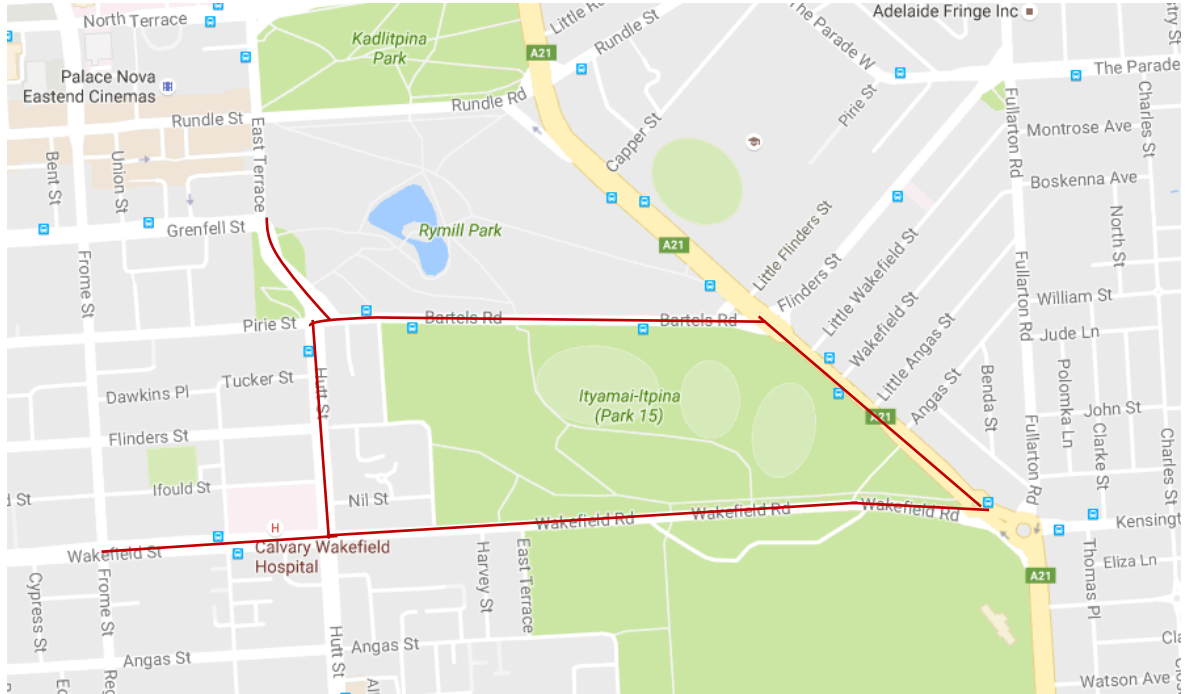

Parking bans (with tow away provisions) will be in effect on all of the above sections of roads during the times of the road closures

PARKING BANS WITHIN THE CITY OF ADELAIDE

STREET		FROM	UNTIL
East Terrace, Adelaide	Between Angas Street and Wakefield Road	12noon	9:00 pm